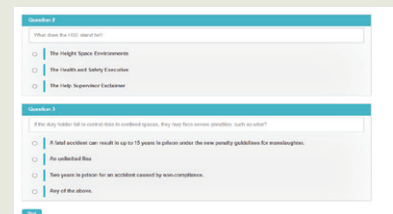

Final exam - certificates provided.

Wherever possible, you should avoid carrying out tasks in confined spaces. If this is not possible, you must assess the risks of the particular confined space and plan how you will control those risks.

HSE - Health and Safety Executive

Callsafe Services

T. +44 (0) 1889 577701 E. enquiries@callsafe-services.co.uk W. callsafe-services.onlineportal.training/login

Confined Spaces